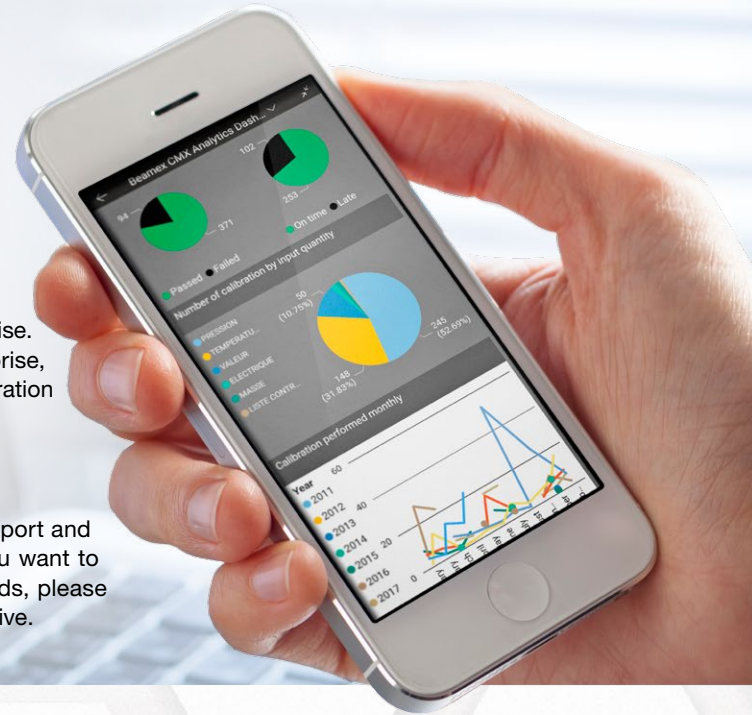

beamex

BEAMEX CMX

SOFTWARE SERVICE AGREEMENTS

**Maximize your return on investment and
get support whenever you need it**

A calibration solution is a long-term investment, and a software service agreement (SSA) helps you maximize the return on that investment. A Beamex SSA helps to keep your CMX Calibration Management Software, and your business, running reliably and gives you access to the latest updates and innovations so your software can evolve with your operations.

WHY CHOOSE AN SSA FROM BEAMEX?

We understand your business and we know your CMX software better than anyone. We also know that because your operating and IT environments can change over time your software needs to be able to evolve with them. With an SSA from Beamex you will benefit from the latest updates and innovations developed by our R&D team to improve the functionality and reliability of your CMX software. You also have access to support services from our helpdesk team should problems arise.

We offer fixed-term SSAs for one or three years for our CMX Enterprise, CMX Professional, Business Bridge and CMX Analytics Dashboard calibration software products.

ALREADY AN SSA CUSTOMER?

We hope you have been satisfied with the level and quality of the support and updates you have received from Beamex as part of your SSA. If you want to discuss how we can adjust your agreement to better serve your needs, please don't hesitate to get in touch with your local Beamex sales representative.